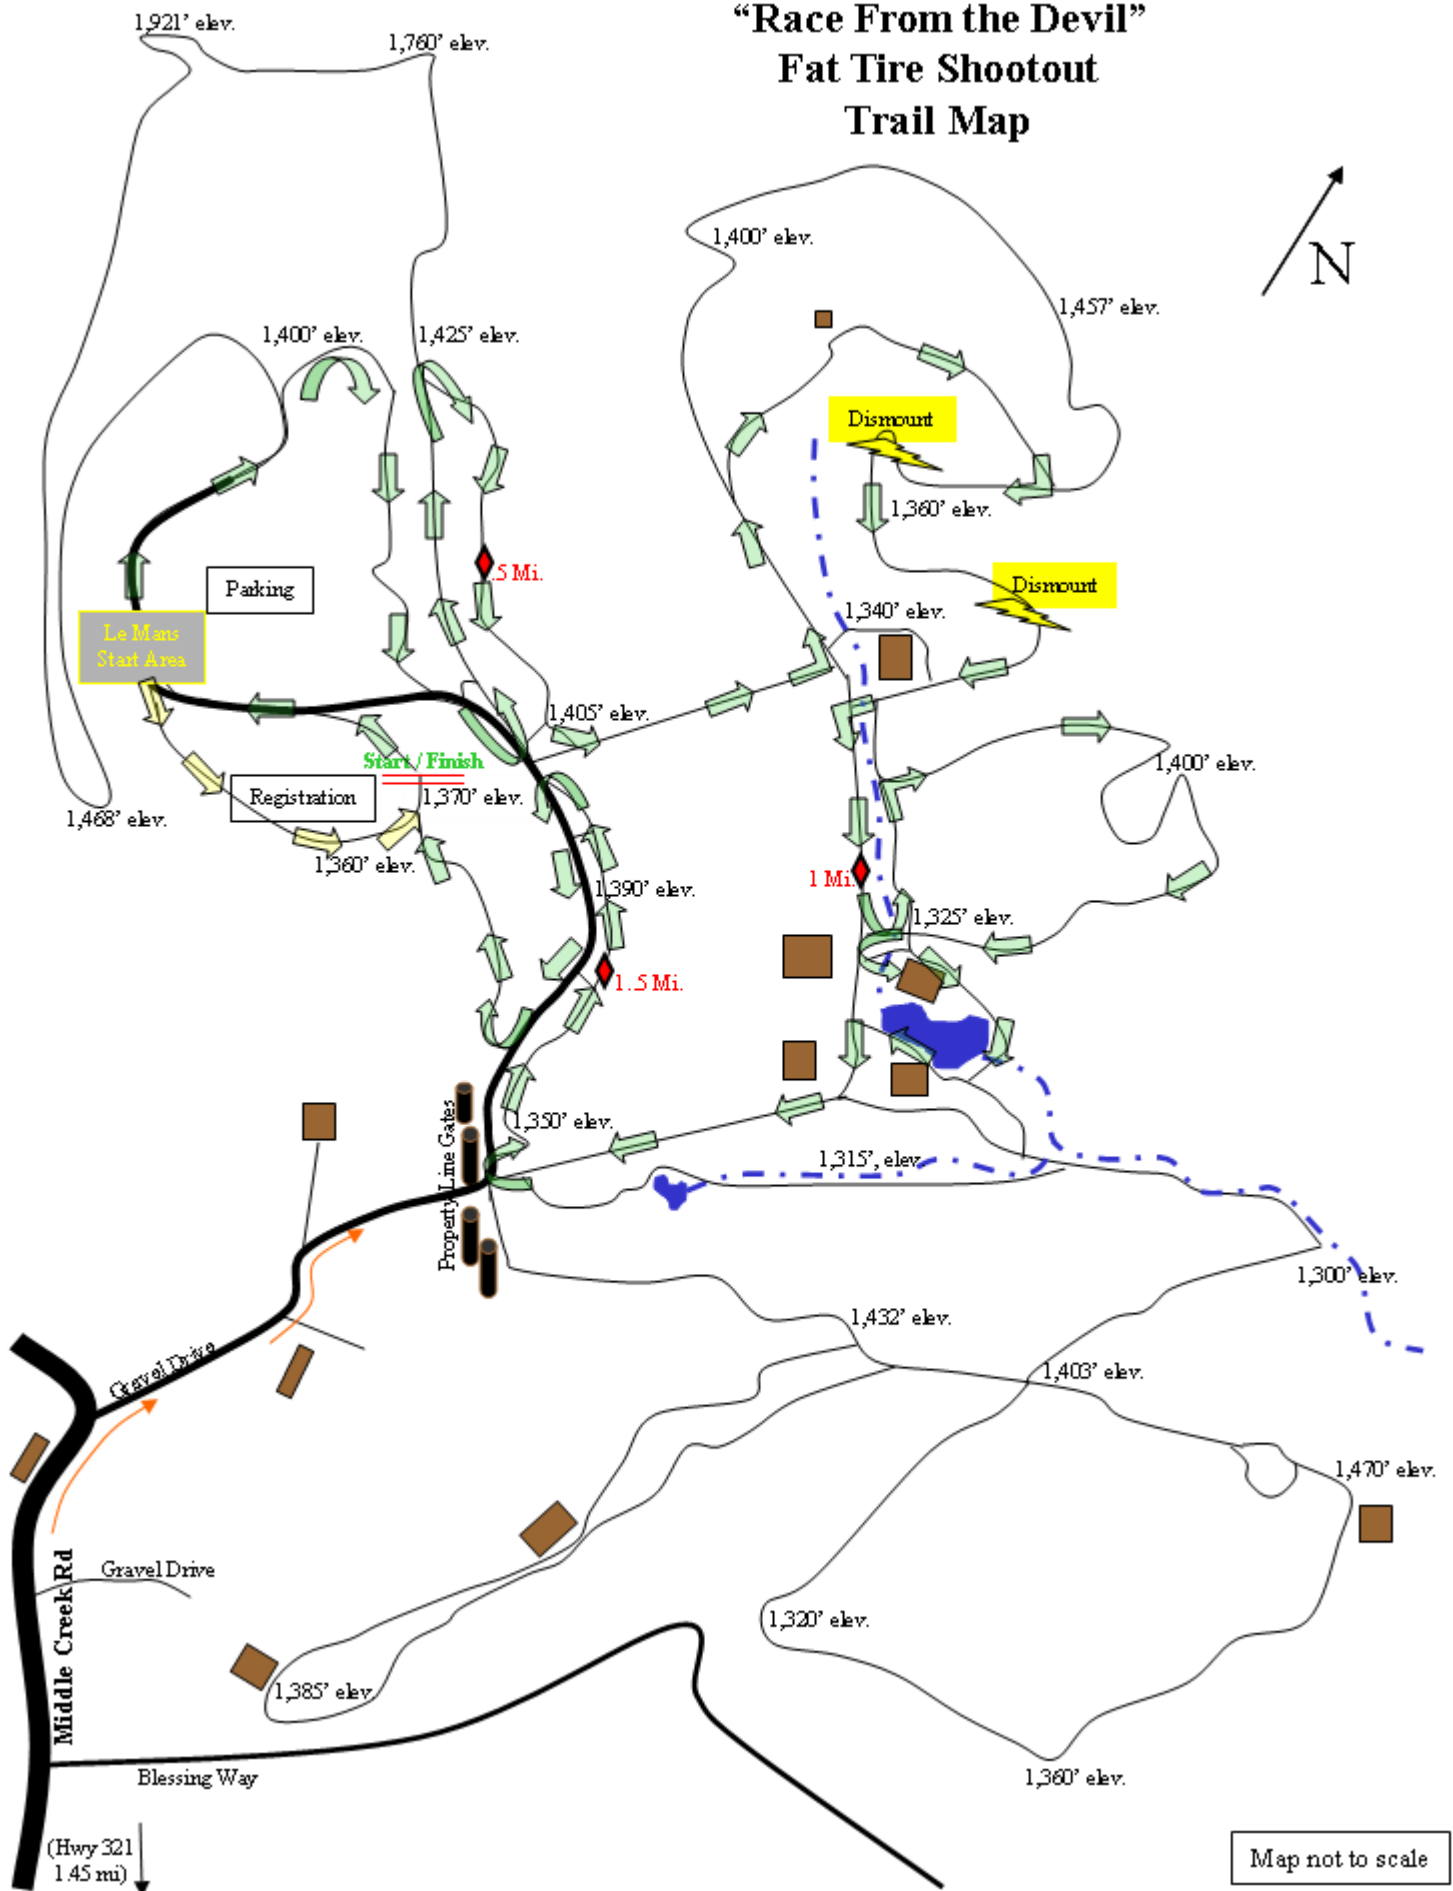

"Race From the Devil" Fat Tire Shootout Trail Map

Map not to scale